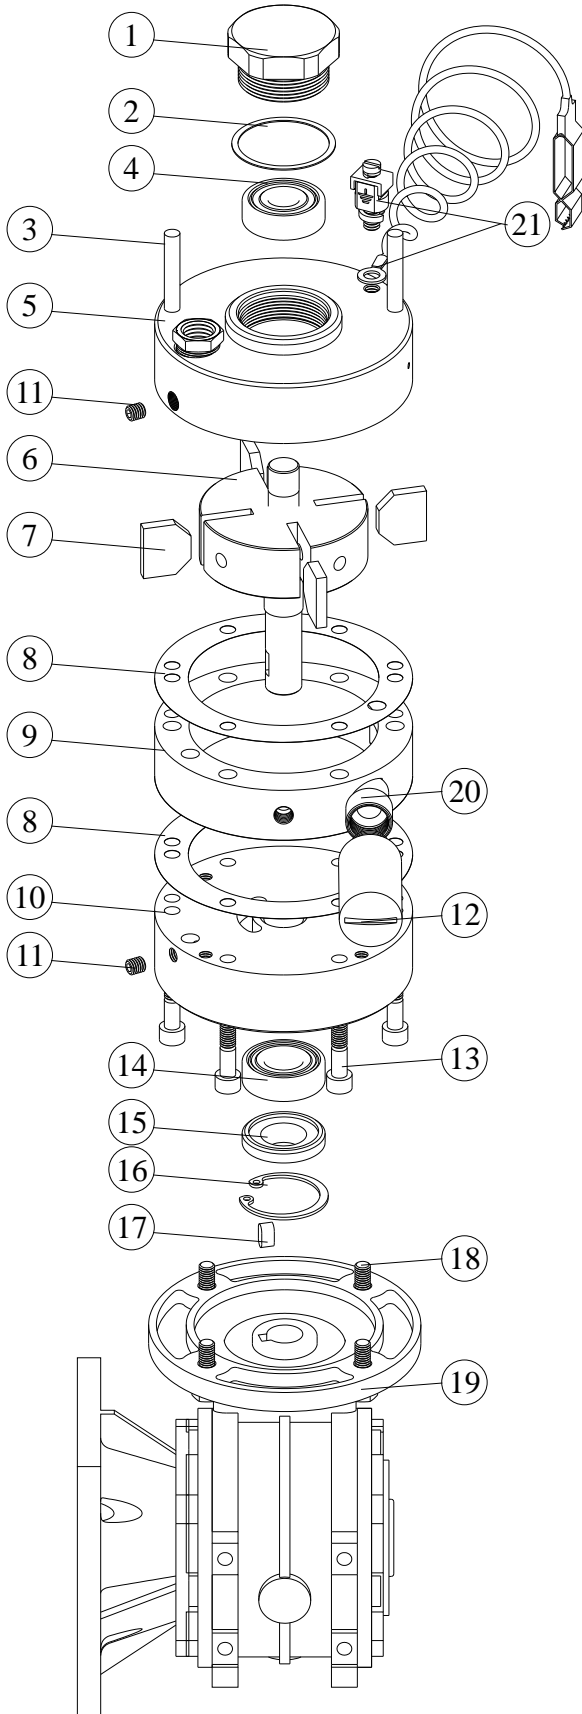

7.110.00

N°	REF.	DESCRIPTION	Q
1	7.100.07	PLUG	1
2	7.100.08	GASKET	1
3	CPA.220	PIN	2
4	CB1.015	BEARING	1
5	7.100.02	COVER	1
6	7.110.02	ROTOR	1
7	7.100.05	VANE	4
8	7.100.06	JOINT	2
9	7.100.01	BODY	1
10	9.110.01	COVER	1
11	CTF.007	PIN	2
12	CG.1013	SILENCER	1
13	CTB.007	SCREW	6
14	CB1.016	BEARING	1
15	7.110.03	RETAINER	1
16	CAR.123	LOCK RING	1
17	CPA.502	PIN	1
18	CTB.005	SCREW	4
19	7.600.00	GEAR REDUCED M.	1
20	7.100.10	RACORD	1
21	TIE.PQ	GROUND	1