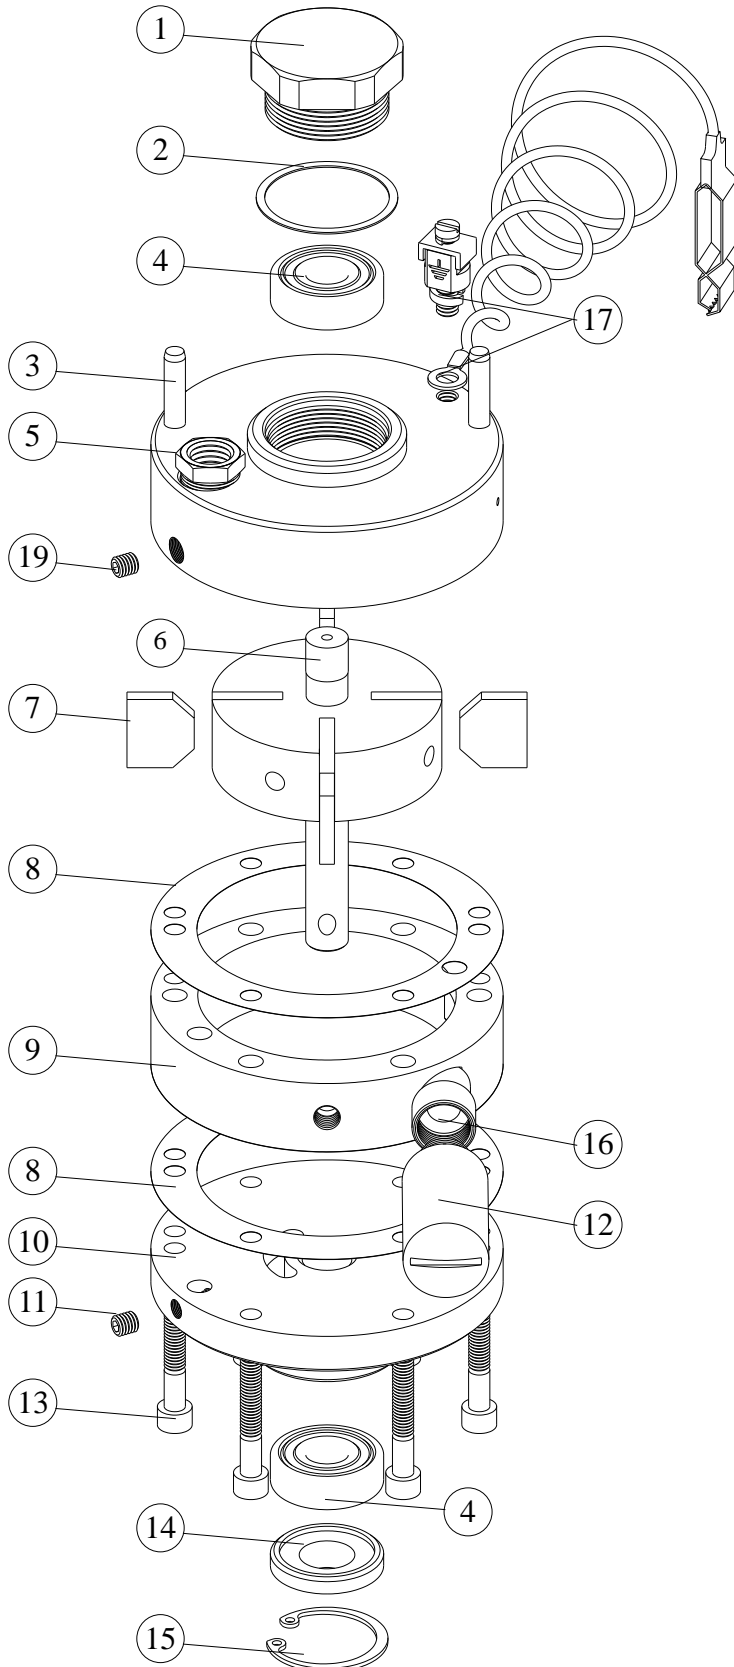

7.100.00

N°	REF.	DESCRIPTION	Q
1	7.100.07	PLUG	1
2	7.100.08	GASKET	1
3	CPA.206	PIN	2
4	CB1.015	BEARING	2
5	7.100.02	COVER	1
6	7.100.04	ROTOR	1
7	7.100.05	VANE	4
8	7.100.06	JOINT	2
9	7.100.01	BODY	1
10	7.100.03	COVER	1
11	CTF.008	PIN	1
12	CG.1013	SILENCER	1
13	CTB.007	SCREW	6
14	7.100.09	RETAINER	1
15	CAR.123	LOCK RING	1
16	7.100.10	RACORD	1
17	TIE.PQ	GROUND	1
19	CTF.007	PIN	1