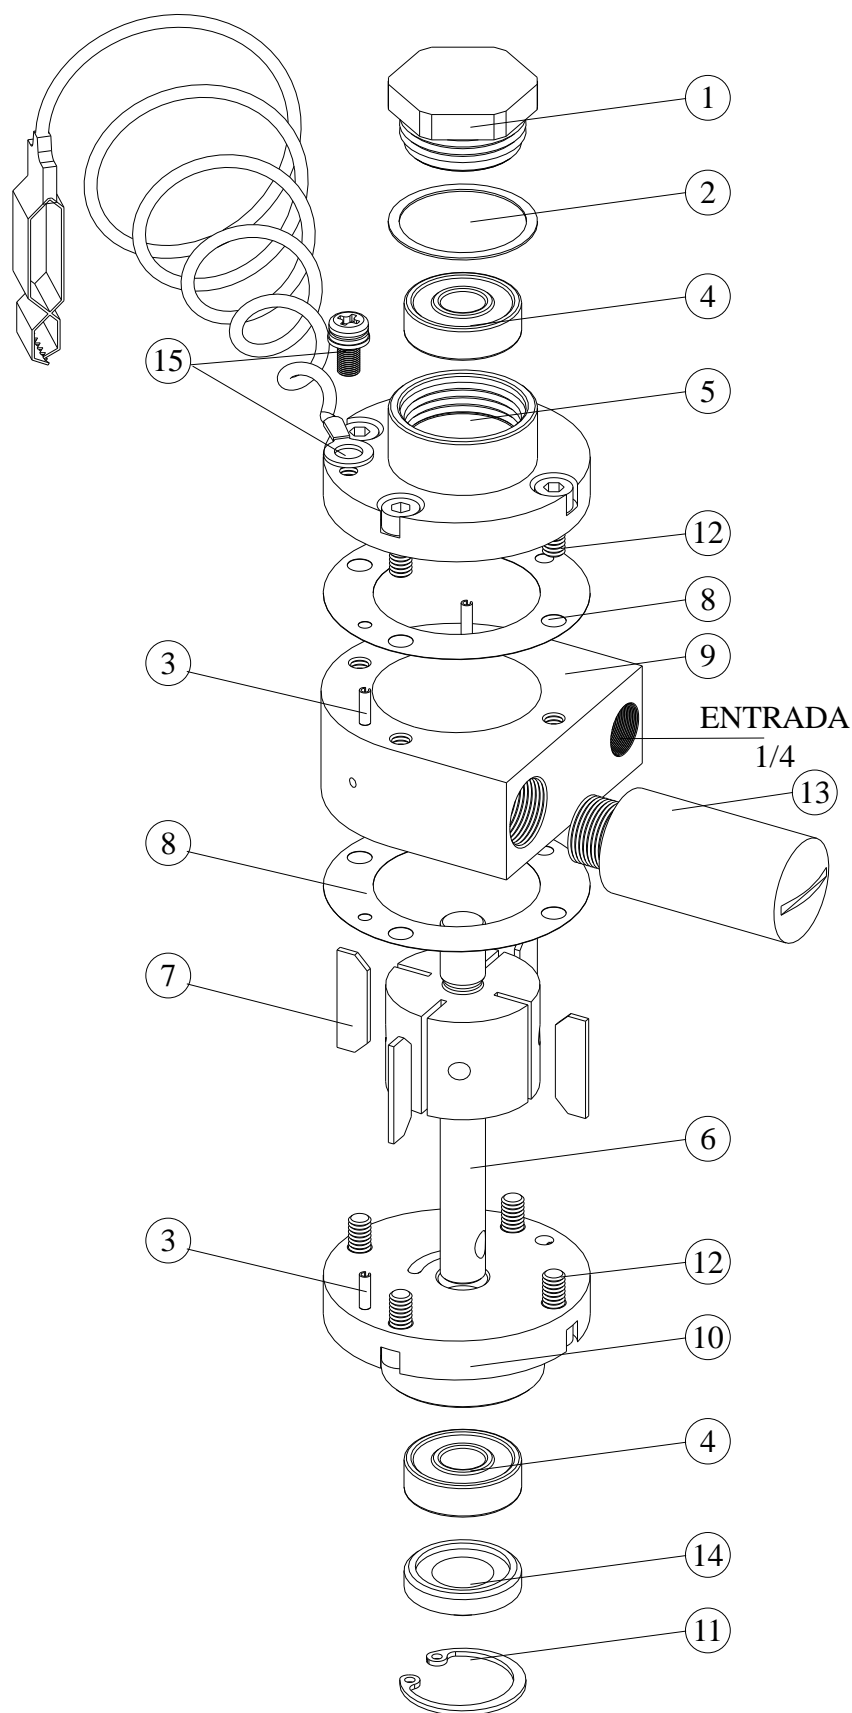

11.100.00

Nº	REF.	DESCRIPTION	Q
1	11.100.07	PLUG	1
2	11.100.08	GASKET	1
3	CPA.301	PIN	4
4	CB1.021	BEARING	2
5	11.100.02	COVER	1
6	11.100.04	ROTOR	1
7	11.100.05	VANE	4
8	11.100.06	JOINT	2
9	11.100.01	BODY	1
10	11.100.03	COVER	1
11	CAR.156	LOCK RING	1
12	CTB.035	SCREW	8
13	CG.1013	SILENCER	1
14	11.100.09	RETAINER	1
15	TIE.AG	GROUND	1