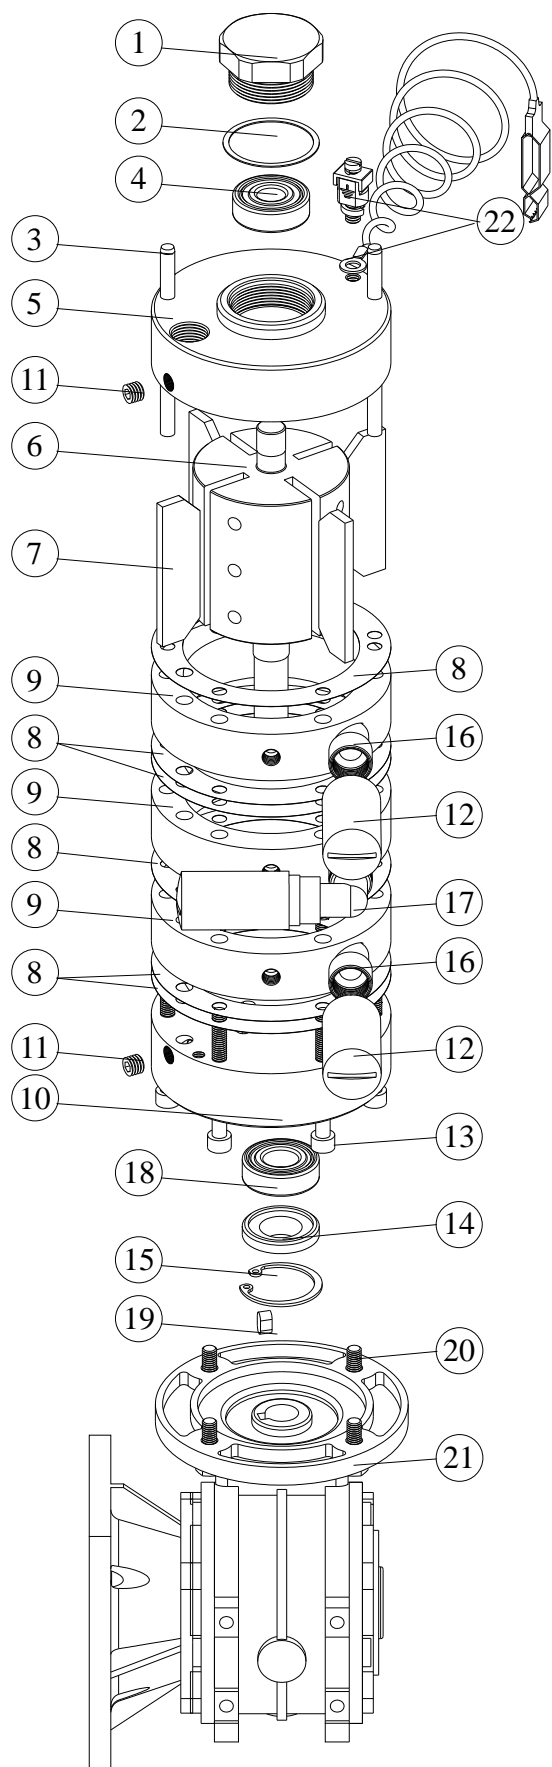

9.111.00

N°	REF.	DESCRIPTION	Q
1	7.100.07	PLUG	1
2	7.100.08	GASKET	1
3	CPA.226	PIN	2
4	CB1.015	BEARING	1
5	9.100.01	COVER	1
6	9.111.02	ROTOR	1
7	9.111.03	VANE	4
8	7.100.06	JOINT	6
9	7.100.01	BODY	3
10	9.110.01	COVER	1
11	CTF.007	PIN	2
12	CG.1013	SILENCER	3
13	CTB.041	SCREW	6
14	7.110.03	RETAINER	1
15	CAR.123	LOCK RING	1
16	7.100.10	RACORD	3
17	CNA.007	RACORD	1
18	CB1.016	BEARING	1
19	CPA.502	PIN	1
20	CTB.005	SCREW	4
21	7.600.00	GEAR REDUCED M.	1
22	TIE.PQ	GROUND	1