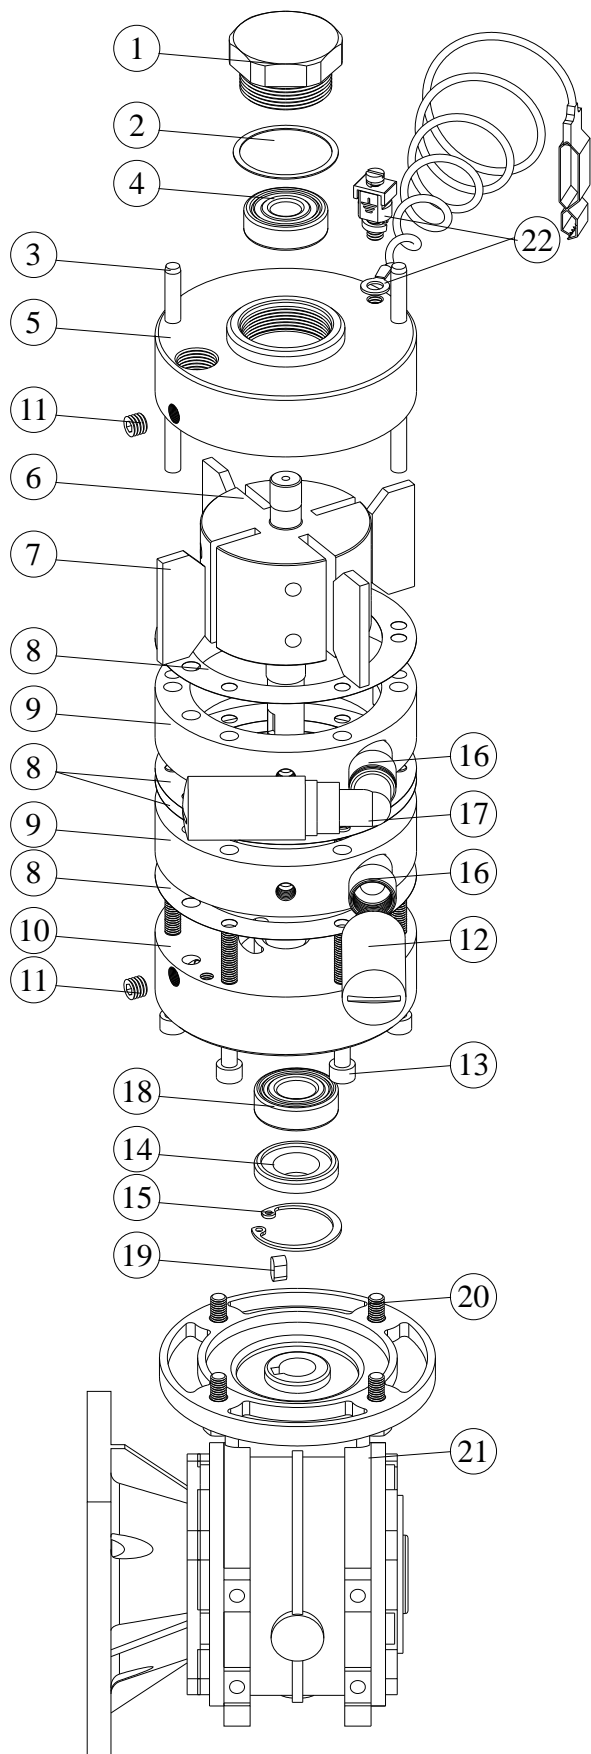

9.110.00

N°	REF.	DESCRIPTION	Q
1	7.100.07	PLUG	1
2	7.100.08	GASKET	1
3	CPA.224	PIN	2
4	CB1.015	BEARING	1
5	9.100.01	COVER	1
6	9.110.02	ROTOR	1
7	9.100.03	VANE	4
8	7.100.06	JOINT	4
9	7.100.01	BODY	2
10	9.110.01	COVER	1
11	CTF.007	PIN	2
12	CG.1013	SILENCER	2
13	CTB.016	SCREW	6
14	7.110.03	RETAINER	1
15	CAR.123	LOCK RING	1
16	7.100.10	RACORD	2
17	CNA.007	RACORD	1
18	CB1.016	BEARING	1
19	CPA.502	PIN	1
20	CTB.005	SCREW	4
21	7.600.00	GEAR REDUCED M.	1
22	TIE.PQ	GROUND	1