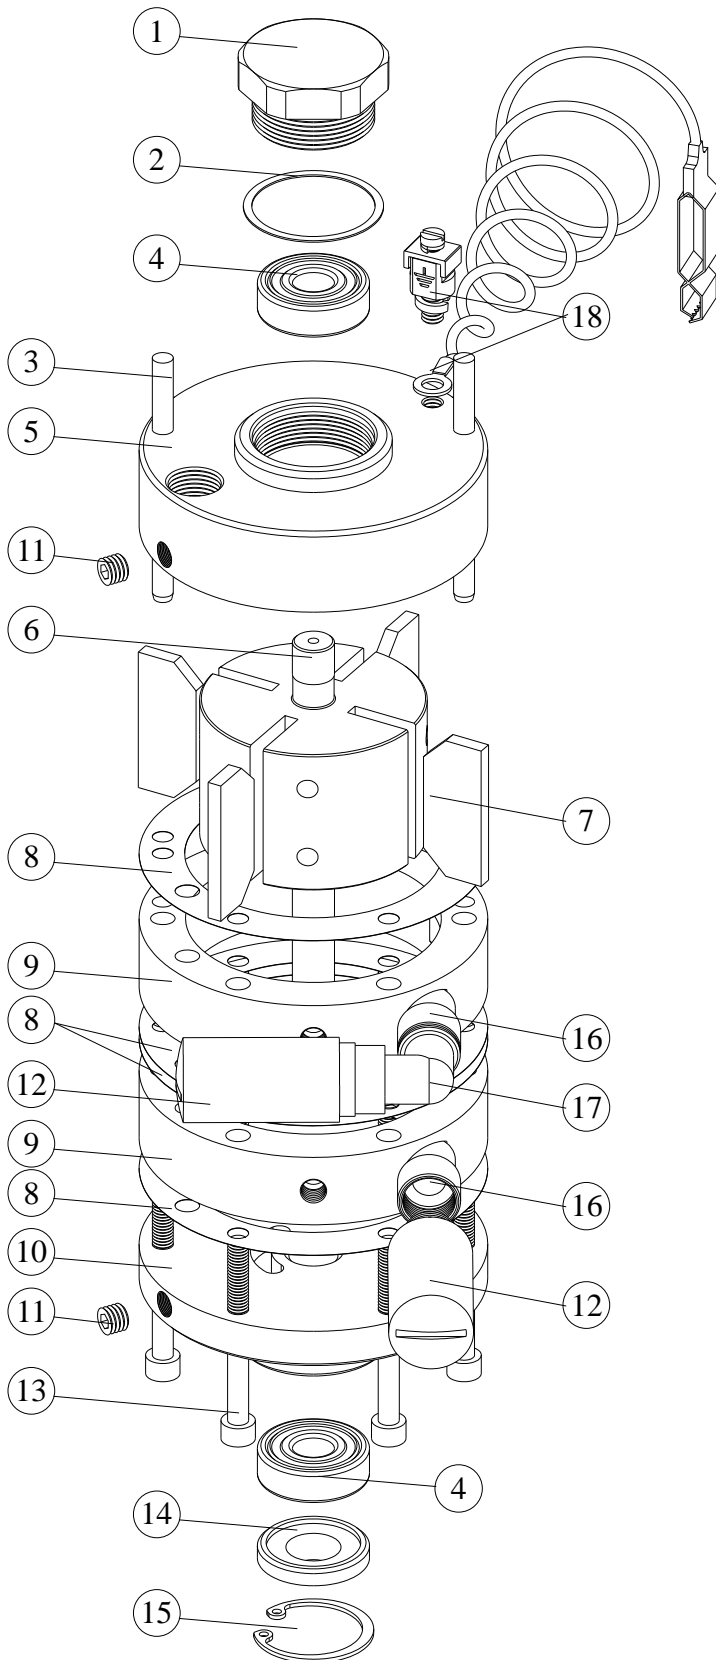

9.100.00

N°	REF.	DESCRIPTION	Q
1	7.100.07	PLUG	1
2	7.100.08	GASKET	1
3	CPA.223	PIN	2
4	CB1.015	BEARING	2
5	9.100.01	COVER	1
6	9.100.02	ROTOR	1
7	9.100.03	VANE	4
8	7.100.06	JOINT	4
9	7.100.01	BODY	2
10	9.100.04	COVER	1
11	CTF.007	PIN	2
12	CG.1013	SILENCER	2
13	CTB.016	SCREW	6
14	7.100.09	RETAINER	1
15	CAR.123	LOCK RING	1
16	7.100.10	RACORD	2
17	CNA.007	RACORD	1
18	TIE.PQ	GROUND	1